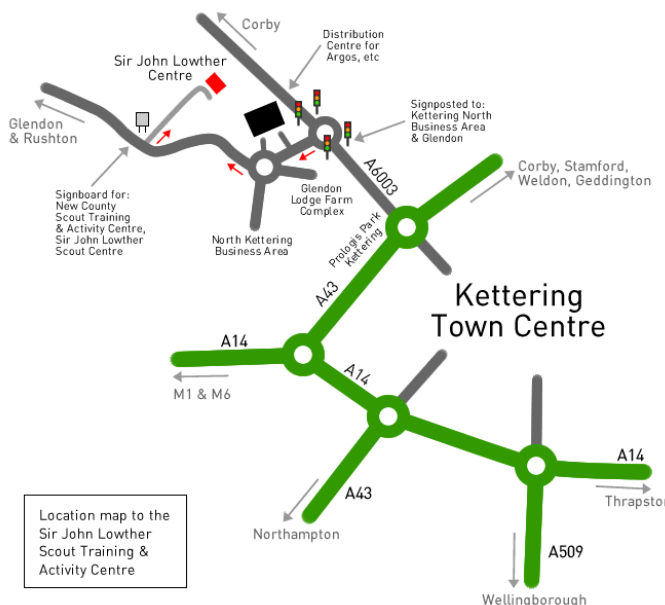

### Main Route - Step 1

Navigate towards Kettering in Northamptonshire  
Locate the A6003 between Kettering and Corby  
Turn off the A6003 as illustrated (image on left)  
Use the image below to find us

### Rural Route - not illustrated

Heading from Glendon/Rothwell direction  
navigate onto Rushton Road towards Kettering  
Take a left turn after the railway bridge as you  
approach the industrial estate

### Main Route - Step 2

Turn off the A6003 travelling towards Glendon  
Farm Complex, turning opposite a petrol station  
and public house

Go straight over the roundabout heading  
towards Rushton and Rothwell

Take a right turn and follow the tarmac road the  
centre, this turning is located before the railway  
bridge.

Location map to the Sir John Lowther Scout Training & Activity Centre