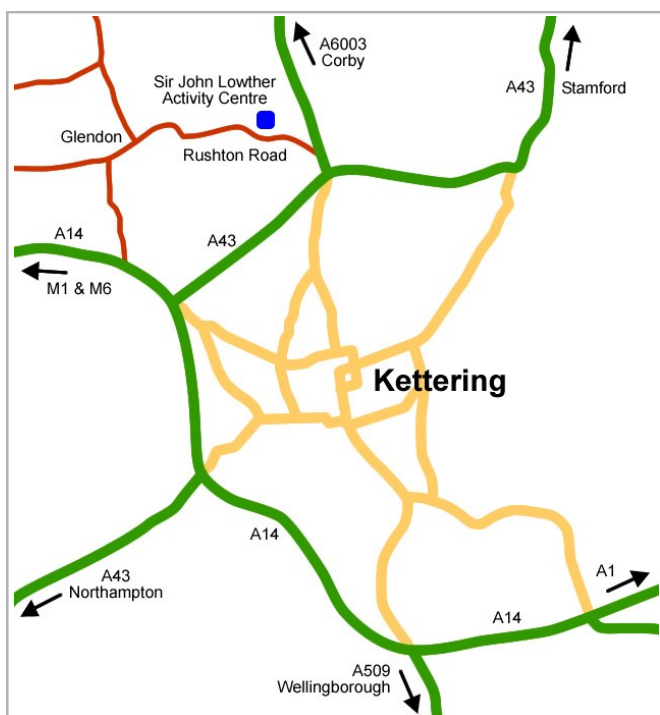

## How to Find Us

**Postal Address:** Sir John Lowther County Scout Centre  
Rushton Road  
Glendon  
Kettering  
Northamptonshire  
NN14 1QF

Please note: Due to our rural location satellite navigation devices struggle to find us, they will more than likely take you nearby, to Glendon Lodge Farm Complex, see left image ★

### Main Route - Step 1

Navigate towards Kettering in Northamptonshire  
Locate the A6003 between Kettering and Corby  
Turn off the A6003 as illustrated (image on left)  
Use the image below to find us

### Rural Route - not illustrated

Heading from Glendon/Rothwell direction  
navigate onto Rushton Road towards Kettering  
Take a left turn after the railway bridge as you  
approach the industrial estate

### Main Route - Step 2

Turn off the A6003 travelling towards Glendon  
Farm Complex, turning opposite a petrol station  
and public house

Go straight over the roundabout heading  
towards Rushton and Rothwell