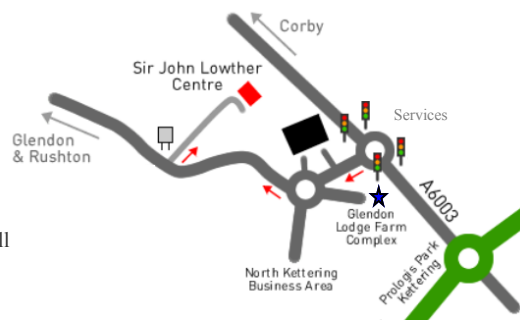

## How to Find Us

**Postal Address:** Sir John Lowther County Scout Centre  
Rushton Road  
Glendon  
Kettering  
Northamptonshire  
NN14 1QF

Please note: Due to our rural location satellite navigation devices struggle to find us, they will more than likely take you nearby, to Glendon Lodge Farm Complex, see left image ★

### Main Route - Step 1

Navigate towards Kettering in Northamptonshire  
Locate the A6003 between Kettering and Corby  
Turn off the A6003 as illustrated (image on left)  
Use the image below to find us

### Rural Route - not illustrated

Heading from Glendon/Rothwell direction  
navigate onto Rushton Road towards Kettering  
Take a left turn after the railway bridge as you  
approach the industrial estate

### Main Route - Step 2

Turn off the A6003 travelling towards Glendon  
Farm Complex, turning opposite a petrol station  
and public house

Go straight over the roundabout heading  
towards Rushton and Rothwell